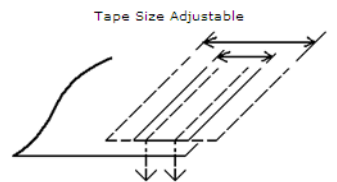

212-005A

Needle Space	Tape Size
3.2mm	5.5mm - 22mm
4.8mm	6.5mm - 22mm
6.4mm	7.8mm - 22mm