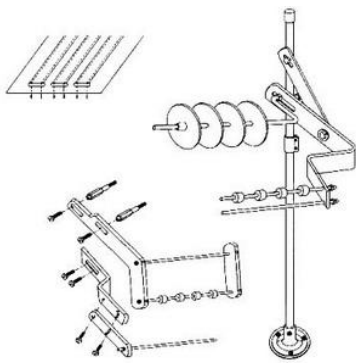

TAPE STANDS

1) SIDE TAPES

AP5, CW18, TR105, S287, TR300, TS2

2) BACK TAPES

AP6, AT605B, KTR03, S290, TS1-EXT, TS1

3) UNDER TABLE

S285, TR318, TS3

SIDE TAPES

AP5

CW18

TR105

S287

TR300

TS2

BACK TAPES

AP6

AT605

KTR03

S290

TS1-EXT

UNDER TABLE

S285

TR318

ALAN GODRICH