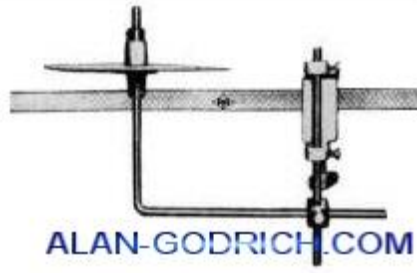

TAPE STANDS

1) SIDE TAPES

AP5, CW18, TR105, S287, TR300, TS2

2) BACK TAPES

AP6, AT605B, KTR03, S290, TS1-EXT, TS1

3) UNDER TABLE

S285, TR318, TS3

SIDE TAPES

AP5

CW18

TR105

S287

TR300

TS2

BACK TAPES

AP6